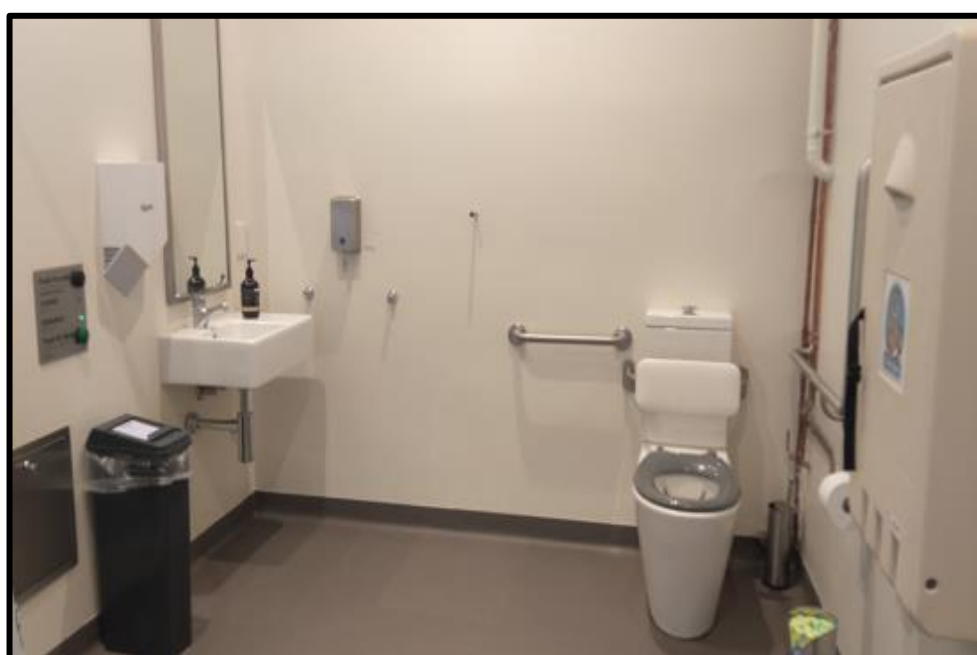

## Bathrooms

There are bathrooms located on all floors of the building. All bathrooms are for people of all genders.

→ Accessible toilets can be found on the ground floor and on level two.

→ The toilet in CASA House is not accessible.

### Ground floor toilets

The ground floor toilets are found behind the lift and down a short hallway. They are close to the back entrance at QV square.

There is an accessible toilet and a number of other toilets in this space. There are communal sinks.

### Ground floor accessible toilet

There is one accessible toilet on the ground floor of the building. This toilet has an automatic door with a push button. The room also has a shower.

## CASA House toilet

There is one bathroom in the CASA House office on level 3. It is not accessible.

The bathroom has a main door and then a door separating the sink from the toilet.

The lock is found on the main door. The toilet is next to the waiting room and down a short hallway.