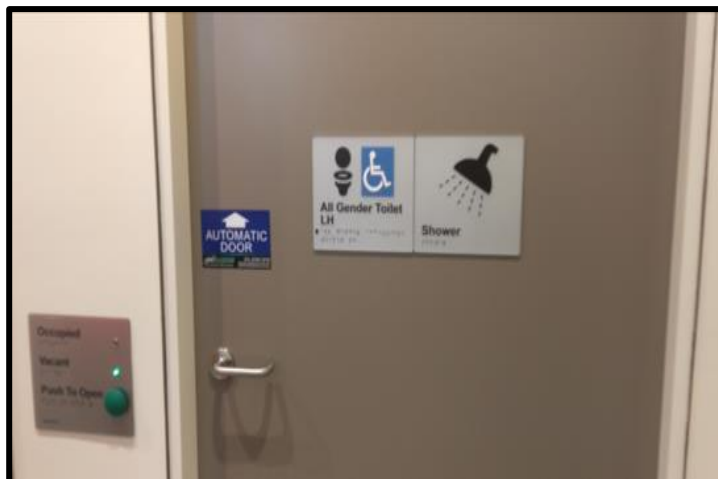

## Bathrooms

There are bathrooms located on all floors of the building. All bathrooms are for people of all genders.

→ Accessible toilets can be found on the ground floor and on level two.

→ The toilet in CASA House is not accessible.

### Ground floor toilets

The ground floor toilets are found behind the lift and down a short hallway. They are close to the back entrance at QV square.

There is an accessible toilet and a number of other toilets in this space. There are communal sinks.

### Ground floor accessible toilet

There is one accessible toilet on the ground floor of the building. This toilet has an automatic door with a push button. The room also has a shower.

## CASA House toilet

There is one bathroom in the CASA House office on level 3. It is not accessible.

The bathroom has a main door and then a door separating the sink from the toilet.

The lock is found on the main door. The toilet is next to the waiting room and down a short hallway.