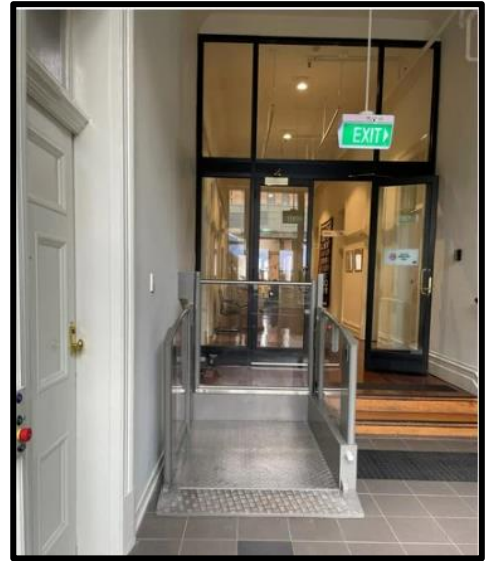

### Ground floor toilets

The ground floor toilets are found behind the lift and down a short hallway. They are close to the back entrance at QV square.

There is an accessible toilet and a number of other toilets in this space. There are communal sinks.

### Non-accessible ground floor toilets

There are five non-accessible toilets located in the same area. They all have separate cubicles and share one sink that is located in the bathroom hallway.

The doors into these toilets are 85cm wide.

*The hallway is 130cm wide*